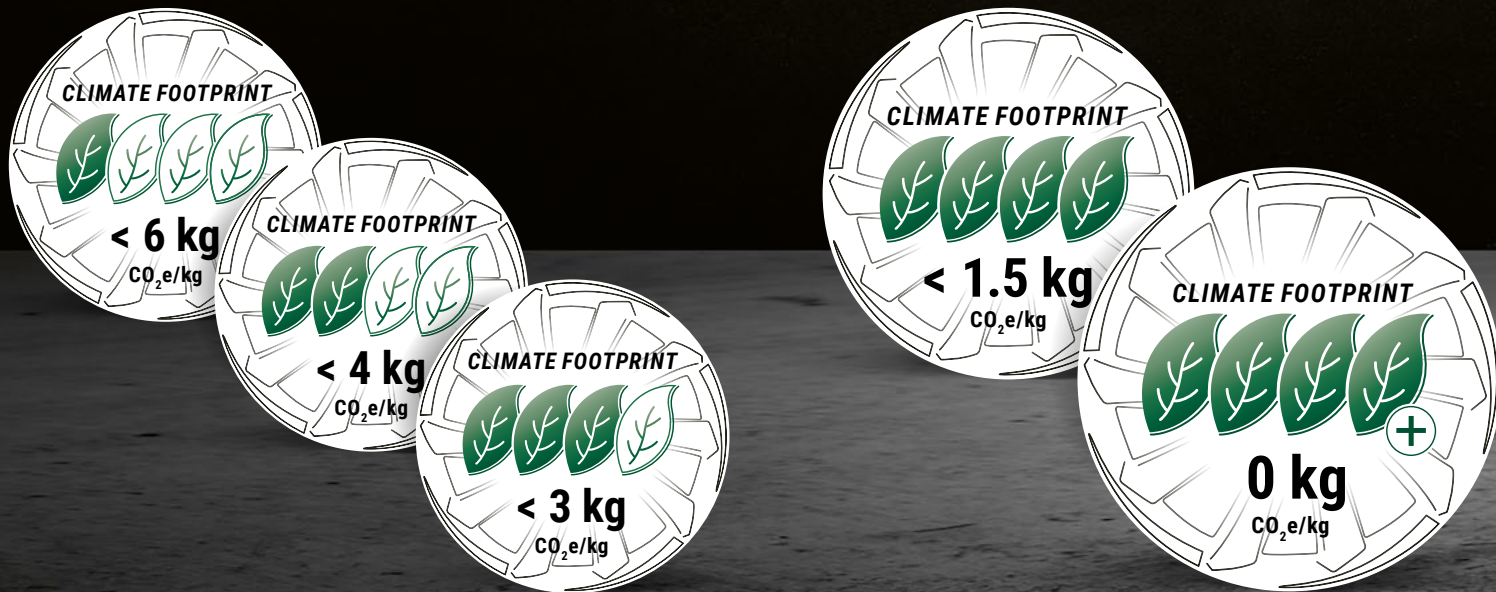

The RONAL logo consists of a red stylized flag icon to the left of the word "RONAL" in a bold, white, sans-serif font.A short, solid red horizontal line is positioned above the main headline.

# GREAT PASSION FOR GREAT WHEELS.

COLLECTION 2024

**RONAL**GROUP

# CLIMATE FOOTPRINT

CO<sub>2</sub>-equivalents (CO<sub>2</sub>e) are a unit of measurement used to standardize the climate impact of different greenhouse gases.

CO<sub>2</sub>-Äquivalente (CO<sub>2</sub>eq) sind eine Masseinheit zur Vereinheitlichung der Klimawirkung der unterschiedlichen Treibhausgase.